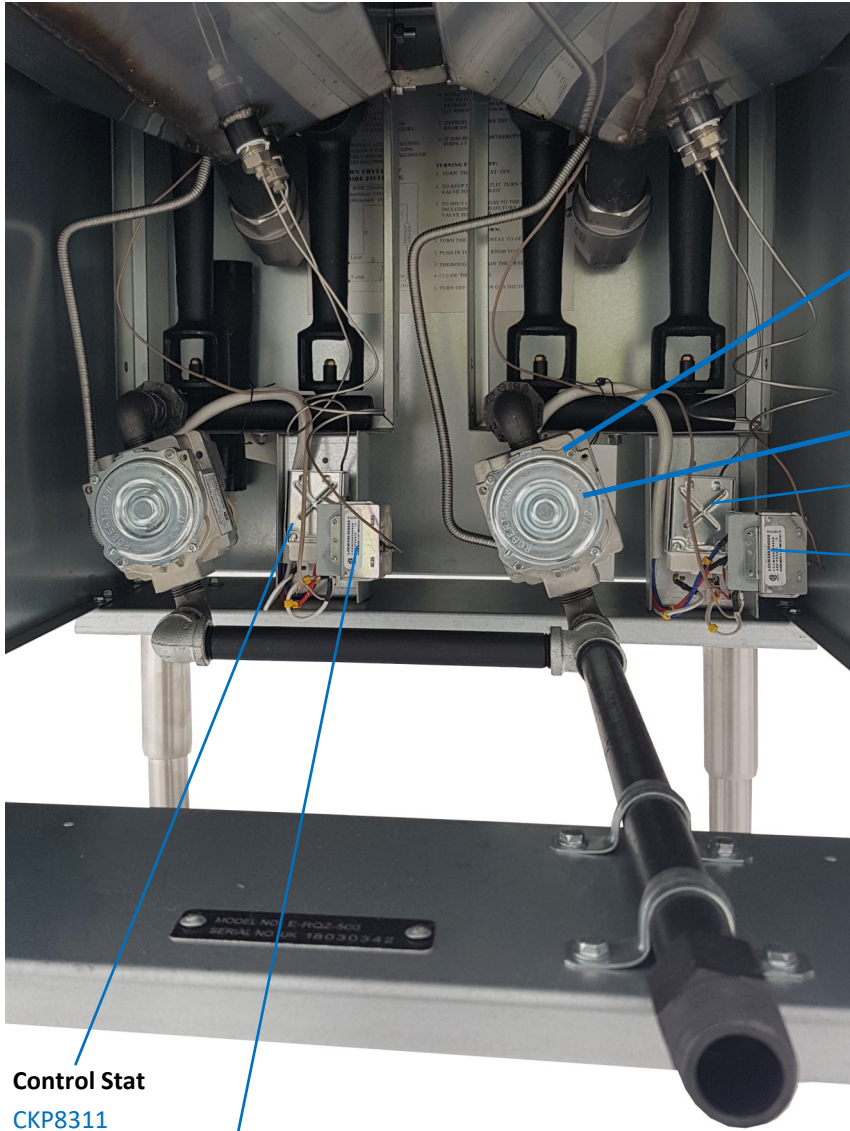

Burner

Control Knob
CKP8391

Drain Oil Valve
CKP8304

Robertshaw Gas
Valve
CKP8303 - Natural Gas
CKP8305 - LPG Gas

Oil Drain Off
Pipe

High Limit Stat
CKP8165

Control Stat
CKP8311

Crumb Screen

Robertshaw Gas Valve
CKP8303 - Natural Gas
CKP8305 - LPG Gas

Robertshaw Gas Valve Knob
CKP9093

Control Stat
CKP8311

High Limit Stat
CKP8165

Control Stat
CKP8311

High Limit Stat
CKP8165