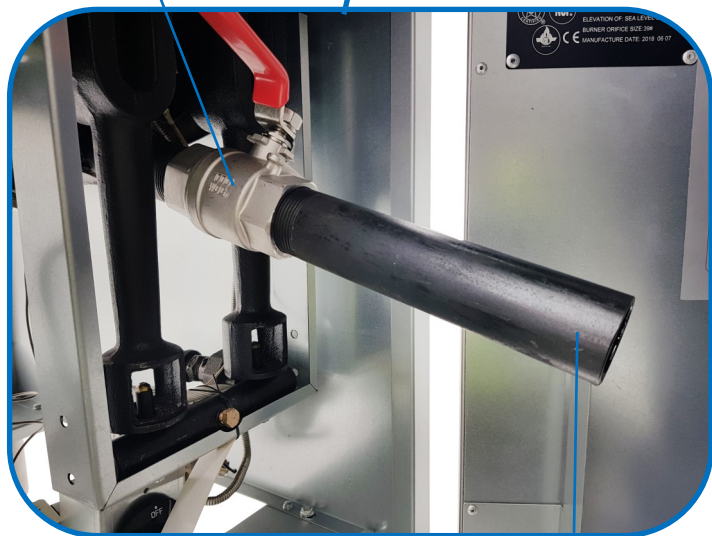

Parts Manual—CK8340 Cater-cook Freestanding Twin Tank 40 Litre Gas

CATER-KWIK

The Lakeland Catering Centre
Newland
Ulverston
Cumbria
LA12 7QQ

Tel: 01229 480001

Email: info@caterkwik.co.uk

Thermopile
CKP8901

Burner

Control Knob
CKP8391

Drain Oil Valve
CKP8304

Robertshaw Gas
Valve
CKP8303 - Natural Gas
CKP8305 - LPG Gas

Oil Drain Off
Pipe

High Limit Stat
CKP8165

Control Stat
CKP8311

Crumb Screen